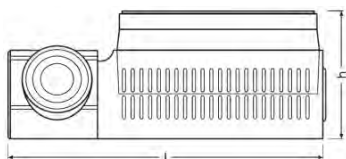

OSRAMconnect

Connecting you with your car via app

Compact dashcam for high-resolution recordings

An installed OSRAM ROADsight 50 dashcam can offer peace of mind while driving in your car. With a full 1440p 30fps resolution and 140-degree lens, get high quality recordings with a wide view of the road and pick up features easily such as number plates and road signs. With WiFi and OSRAMconnect compatibility, easily access footage and images you might need in the future. Track your vehicle's location and speed with the GPS feature. Compact and sleek design can keep drivers from being distracted by the camera keeping your eyes on the road. If your car has a collision whilst it is parked, parking mode switches the dashcam on to record anything that's going on around your car within the 140° field of view. Automatically save footage from your dashcam when a collision occurs to save evidence for later use. Save up to 128 GB of footage with an SD card. A magnetic mount and trim removal tool allow for easy installation. SD card not included.

Product datasheet

Technical data

Product information

Resolution	1440p
FPS	30 ¹⁾
FOV	140 ²⁾
Memory size up to	128 GB
G-Sensor	Yes ³⁾
GPS	Yes

1) Frames per second

2) Field of View

3) Shock sensor

Dimensions & weight

Height	150 mm
Construction length	0.0

In-Box Accessories

Trim removal tool in box	Yes
Warning window sticker in box	Yes
DUAL USB charger (5V, 3A)	Yes
USB cable for power	Yes

Hardware Features

Mount Type	Magnetic
Screen Size	No screen
Touchscreen	No