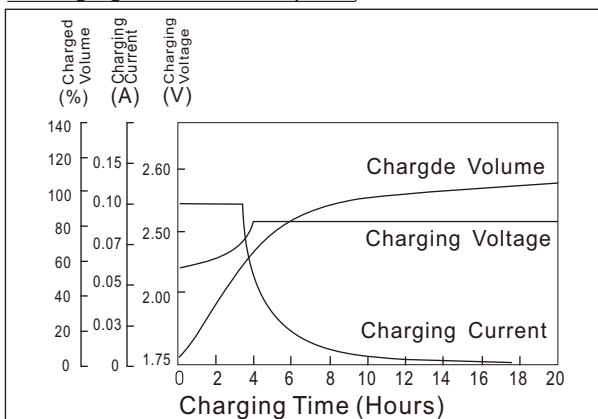

EUROSTART 60505 AGM (12V105AH)

Outer dimensions (mm)

Specifications

Nominal Voltage	12 V	
Rated capacity (20 hour rate)	105Ah	
Dimensions	Total Height	190mm (7.48 inches)
	Height	190mm (7.48 inches)
	Length	394mm (15.5 inches)
	Width	175mm (6.89 inches)
Weight Approx	29.8 Kg (65.6 lbs)	

Terminal Type (mm)

Characteristics

Capacity 25°C (77°F)	20 hour rate (5.25 A)	105AH
	CCA (-18°C) EN	950A
Capacity affected by Temperature (10hour rate)	40°C (104°F)	102%
	25°C (77°F)	100%
	0°C (32°F)	85%
	-15°C (5°F)	65%
Self-Discharge at 25°C (77°F)	Capacity after 3 month storage	91%
	Capacity after 6 month storage	82%
	Capacity after 12 month storage	64%
Life	25°C	24months
Charge (constant Voltage)	Initial Charging Current less than 31 A Voltage 14.40-14.80V	

Discharge Curves 25°C (77°F)

Charging characteristics (25°C)

Curves of service life and ambient temperature