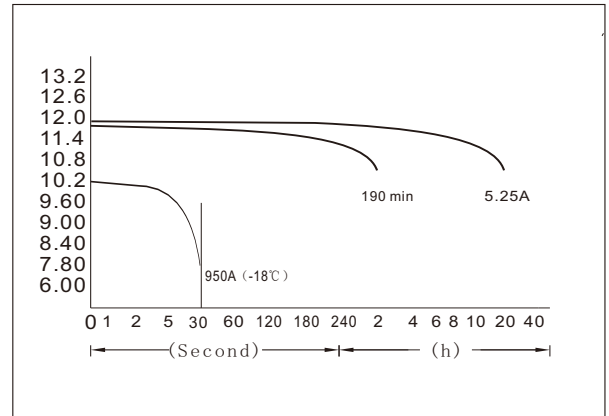

EUROSTART 60505 AGM (12V105AH)

Outer dimensions (mm)

Specifications

Nominal Voltage	12 V	
Rated capacity (20 hour rate)	105Ah	
Dimensions	Total Height	190mm (7.48 inches)
	Height	190mm (7.48 inches)
	Length	394mm (15.5 inches)
	Width	175mm (6.89 inches)
Weight Approx	29.8 Kg (65.6 lbs)	

Terminal Type (mm)

Characteristics

Capacity 25°C (77°F)	20 hour rate (5.25 A)	105AH
	CCA (-18°C) EN	950A
Capacity affected by Temperature (10hour rate)	40°C (104°F)	102%
	25°C (77°F)	100%
	0°C (32°F)	85%
	-15°C (5°F)	65%
Self-Discharge at 25°C (77°F)	Capacity after 3 month storage	91%
	Capacity after 6 month storage	82%
	Capacity after 12 month storage	64%
Life	25°C	24months
Charge (constant Voltage)	Initial Charging Current less than 31 A Voltage 14.40-14.80V	

Discharge Curves 25°C (77°F)

Charging characteristics (25°C)

Curves of service life and ambient temperature