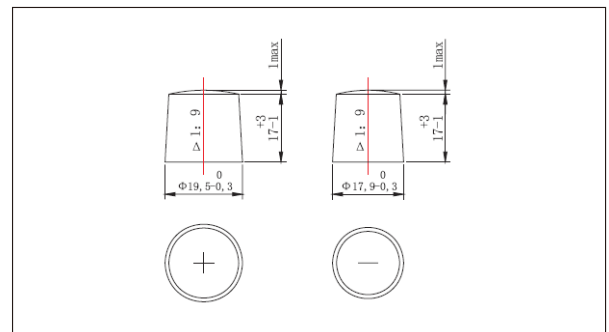

EUROSTART 60505 AGM (12V105AH)

Outer dimensions (mm)

Specifications

Nominal Voltage	12 V	
Rated capacity (20 hour rate)	105Ah	
Dimensions	Total Height	190mm (7.48 inches)
	Height	190mm (7.48 inches)
	Length	394mm (15.5 inches)
	Width	175mm (6.89 inches)
Weight Approx	29.8 Kg (65.6 lbs)	

Terminal Type (mm)

Characteristics

Capacity 25°C (77°F)	20 hour rate (5.25 A)	105AH
	CCA (-18°C) EN	950A
Capacity affected by Temperature (10hour rate)	40°C (104°F)	102%
	25°C (77°F)	100%
	0°C (32°F)	85%
	-15°C (5°F)	65%
Self-Discharge at 25°C (77°F)	Capacity after 3 month storage	91%
	Capacity after 6 month storage	82%
	Capacity after 12 month storage	64%
Life	25°C	24months
Charge (constant Voltage)	Initial Charging Current less than 31 A Voltage 14.40-14.80V	