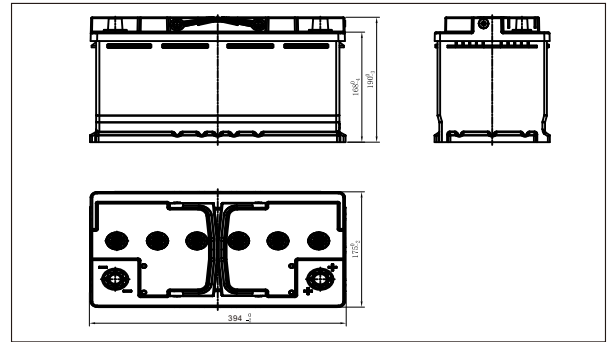

EUROSTART 60505 AGM (12V105AH)

Outer dimensions (mm)

Specifications

Nominal Voltage	12 V	
Rated capacity (20 hour rate)	105Ah	
Dimensions	Total Height	190mm (7.48 inches)
	Height	190mm (7.48 inches)
	Length	394mm (15.5 inches)
	Width	175mm (6.89 inches)
Weight Approx	29.8 Kg (65.6 lbs)	

Terminal Type (mm)

Characteristics

Capacity 25°C (77°F)	20 hour rate (5.25 A)	105AH
	CCA (-18°C) EN	950A
Capacity affected by Temperature (10hour rate)	40°C (104°F)	102%
	25°C (77°F)	100%
	0°C (32°F)	85%
	-15°C (5°F)	65%
Self-Discharge at 25°C (77°F)	Capacity after 3 month storage	91%
	Capacity after 6 month storage	82%
	Capacity after 12 month storage	64%
Life	25°C	24months
Charge (constant Voltage)	Initial Charging Current less than 31 A Voltage 14.40-14.80V	