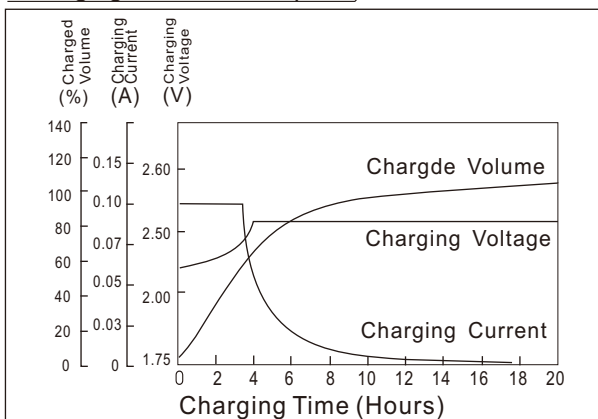

Charging characteristics(25°C)