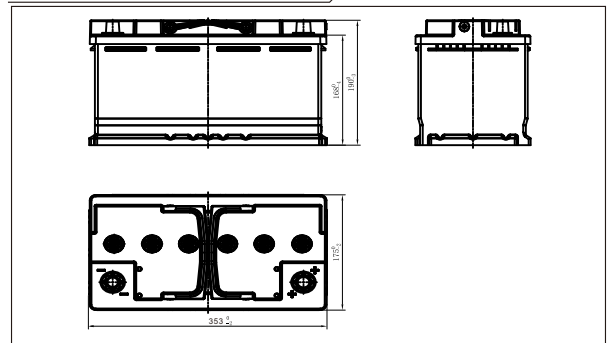

## Outer dimensions (mm)

## Specifications

Nominal Voltage	12 V	
Rated capacity (20 hour rate)	95Ah	
Dimensions	Total Height	190mm (7.48 inches)
	Height	190mm (7.48 inches)
	Length	353mm (13.9 inches)
	Width	175mm (6.89 inches)
Weight Approx	26.5 Kg (58.3 lbs)	