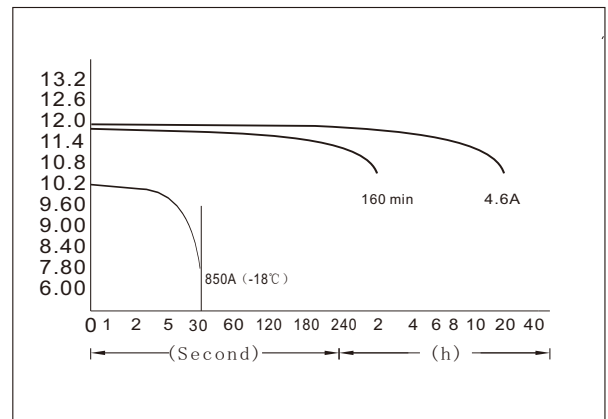

Discharge Curves 25°C(77°F)