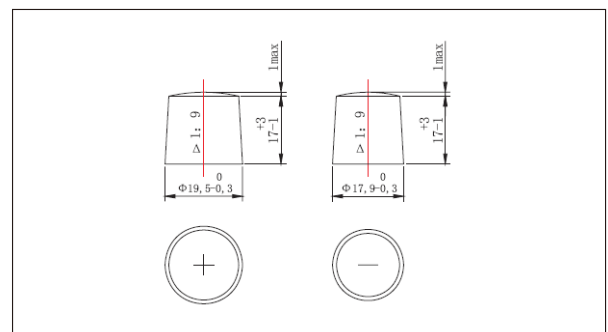

Terminal Type (mm)