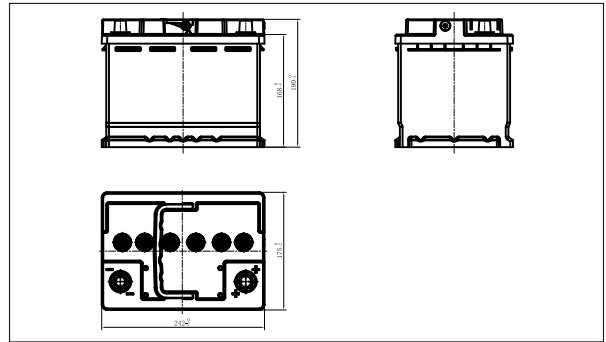

EUROSTART 56005 AGM (12V60AH)

Outer dimensions (mm)

Specifications

Nominal Voltage		12 V
Rated capacity (20 hour rate)		60Ah
Dimensions	Total Height	190mm (7.48 inches)
	Height	190mm (7.48 inches)
	Length	242mm (9.53 inches)
	Width	175mm (6.89 inches)
Weight Approx		18.2Kg (40.0 lbs)

Terminal Type (mm)

Characteristics

Capacity 25°C(77°F)	20 hour rate(3.0 A)	60AH
	CCA(-18°C) EN	680A
Capacity affected by Temperature (10hour rate)	40°C(104°F)	102%
	25°C(77°F)	100%
	0°C(32°F)	85%
	-15°C(5°F)	65%
Self-Discharge at 25°C(77°F)	Capacity after 3 month storage	91%
	Capacity after 6 month storage	82%
	Capacity after 12 month storage	64%
Life	25°C	24months
Charge (constant Voltage)	Initial Charging Current less than 18 A Voltage 14.40-14.80V	