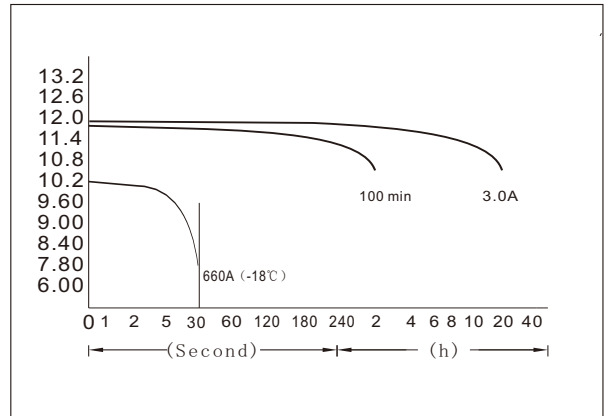

EUROSTART 56005 AGM (12V60AH)

Outer dimensions (mm)

Specifications

Nominal Voltage		12 V
Rated capacity (20 hour rate)		60Ah
Dimensions	Total Height	190mm (7.48 inches)
	Height	190mm (7.48 inches)
	Length	242mm (9.53 inches)
	Width	175mm (6.89 inches)
Weight Approx		18.2Kg (40.0 lbs)

Terminal Type (mm)

Characteristics

Capacity 25°C(77°F)	20 hour rate(3.0 A)	60AH
	CCA(-18°C) EN	680A
Capacity affected by Temperature (10hour rate)	40°C(104°F)	102%
	25°C(77°F)	100%
	0°C(32°F)	85%
	-15°C(5°F)	65%
Self-Discharge at 25°C(77°F)	Capacity after 3 month storage	91%
	Capacity after 6 month storage	82%
	Capacity after 12 month storage	64%
Life	25°C	24months
Charge (constant Voltage)	Initial Charging Current less than 18 A Voltage 14.40-14.80V	

Discharge Curves 25°C(77°F)

Charging characteristics(25°C)

Curves of service life and ambient temperature