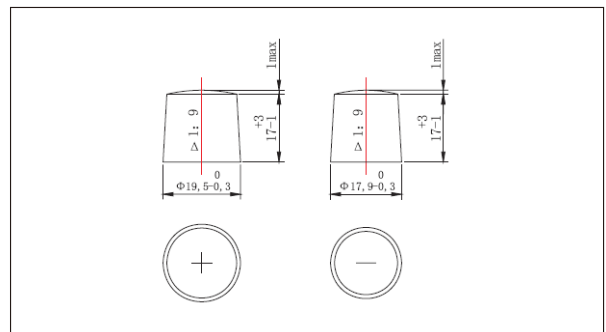

EUROSTART 56005 AGM (12V60AH)

Outer dimensions (mm)

Specifications

Nominal Voltage		12 V
Rated capacity (20 hour rate)		60Ah
Dimensions	Total Height	190mm (7.48 inches)
	Height	190mm (7.48 inches)
	Length	242mm (9.53 inches)
	Width	175mm (6.89 inches)
Weight Approx		18.2Kg (40.0 lbs)

Terminal Type (mm)

Characteristics

Capacity 25°C(77°F)	20 hour rate(3.0 A)	60AH
	CCA(-18°C) EN	680A
Capacity affected by Temperature (10hour rate)	40°C(104°F)	102%
	25°C(77°F)	100%
	0°C(32°F)	85%
	-15°C(5°F)	65%
Self-Discharge at 25°C(77°F)	Capacity after 3 month storage	91%
	Capacity after 6 month storage	82%
	Capacity after 12 month storage	64%
Life	25°C	24months
Charge (constant Voltage)	Initial Charging Current less than 18 A Voltage 14.40-14.80V	