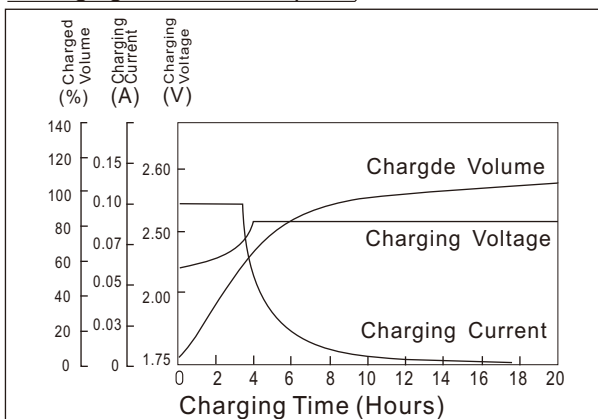

Terminal Type (mm)

Characteristics

Capacity 25°C(77°F)	20 hour rate(3.0 A)	60AH
	CCA(-18°C) EN	680A
Capacity affected by Temperature (10hour rate)	40°C(104°F)	102%
	25°C(77°F)	100%
	0°C(32°F)	85%
	-15°C(5°F)	65%
Self-Discharge at 25°C(77°F)	Capacity after 3 month storage	91%
	Capacity after 6 month storage	82%
	Capacity after 12 month storage	64%
Life	25°C	24months
Charge (constant Voltage)	Initial Charging Current less than 18 A Voltage 14.40-14.80V	

Discharge Curves 25°C(77°F)

Charging characteristics(25°C)

Curves of service life and ambient temperature