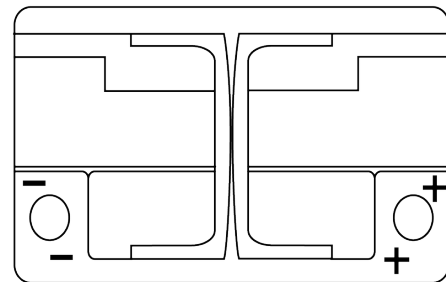

Product overview

Batteries for Cars

AGM DK720

Part number	DK720
Technology	AGM
EAN/GTIN	3661024027120
Voltage	12 V
Capacity	72 Ah
CCA	760 A
Length	278 mm
Width	175 mm
Height	190 mm
Box size	L03
Polarity	ETN 0
Terminal Type	EN taper post
Hold Down	B13
Weights (subject of variation)	20.60 kg

Polarity

Terminal Type

Positive Terminal

Negative Terminal

Hold Down

Design, features and specifications are subject to change without notice. We disclaim any representation or warranty, express or implied, concerning the data or recommendations, and in no event shall be liable for any loss or damage claimed to have arisen as a result. Some products may not be available in your local market.